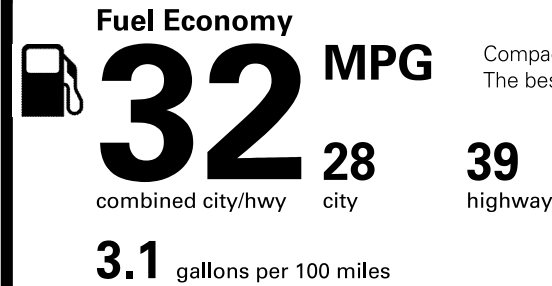

Destination Charge **\$820.00**

Total Price: \$21,335.00

Fuel, license, title fees, taxes and dealer-installed accessories are not included.

PARTS CONTENT INFORMATION

FOR VEHICLES IN THIS CARLINE:	FOR THIS VEHICLE:
U.S./CANADIAN	FINAL ASSEMBLY POINT:
PARTS CONTENT: 5%	PUEBLA, MEXICO
MAJOR SOURCES OF FOREIGN	COUNTRY OF ORIGIN:
PARTS CONTENT:	ENGINE: GERMANY
MEXICO: 37%	TRANSMISSION: JAPAN
GERMANY: 22%	

NOTE: PARTS CONTENT DOES NOT INCLUDE FINAL ASSEMBLY, DISTRIBUTION OR OTHER NON-PARTS COSTS.

EPA DOT Fuel Economy and Environment

Gasoline Vehicle

Compact Cars range from 14 to 116 MPG. The best vehicle rates 119 MPGe.