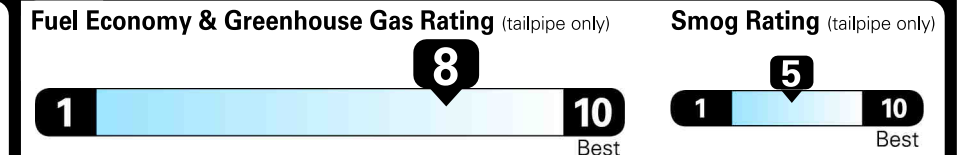

This vehicle emits 279 grams of CO₂ per mile. The best emits 0 grams per mile (tailpipe only). Producing and distributing fuel also create emissions; learn more at fueleconomy.gov.

Actual results will vary for many reasons, including driving conditions and how you drive and maintain your vehicle. The average new vehicle gets 25 MPG and costs $9,000 to fuel over 5 years. Cost estimates are based on 15,000 miles per year at $3.00 per gallon. MPGe is miles per gasoline gallon equivalent. Vehicle emissions are a significant cause of climate change and smog.

fueleconomy.gov

Calculate personalized estimates and compare vehicles

GOVERNMENT 5-STAR SAFETY RATINGS

Overall Vehicle Score ★★★★★

Based on the combined ratings of frontal, side and rollover. Should ONLY be compared to other vehicles of similar size and weight.

Frontal Crash	Driver	★★★★★
	Passenger	★★★★★

Based on the risk of injury in a frontal impact. Should ONLY be compared to other vehicles of similar size and weight.

Side Crash	Front Seat	★★★★★
	Rear Seat	★★★★★

Based on the risk of injury in a side impact.

Rollover ★★★★★

Based on the risk of rollover in a single-vehicle crash.

Star ratings range from 1 to 5 stars (★★★★★) with 5 being the highest.

Source: National Highway Traffic Safety Administration (NHTSA).

www.safercar.gov or 1-888-327-4236

Who better to get you into a Volkswagen than us? Volkswagen Credit

Disclaimer: The Monroney describes the vehicle features when the vehicle was first sold/leased to the customer and that as of the present day the actual features on the vehicle might differ from the ones listed on the Monroney label. The Monroney label is for view only purposes and must not be used to paste on the vehicle as a Monroney sticker for resale.